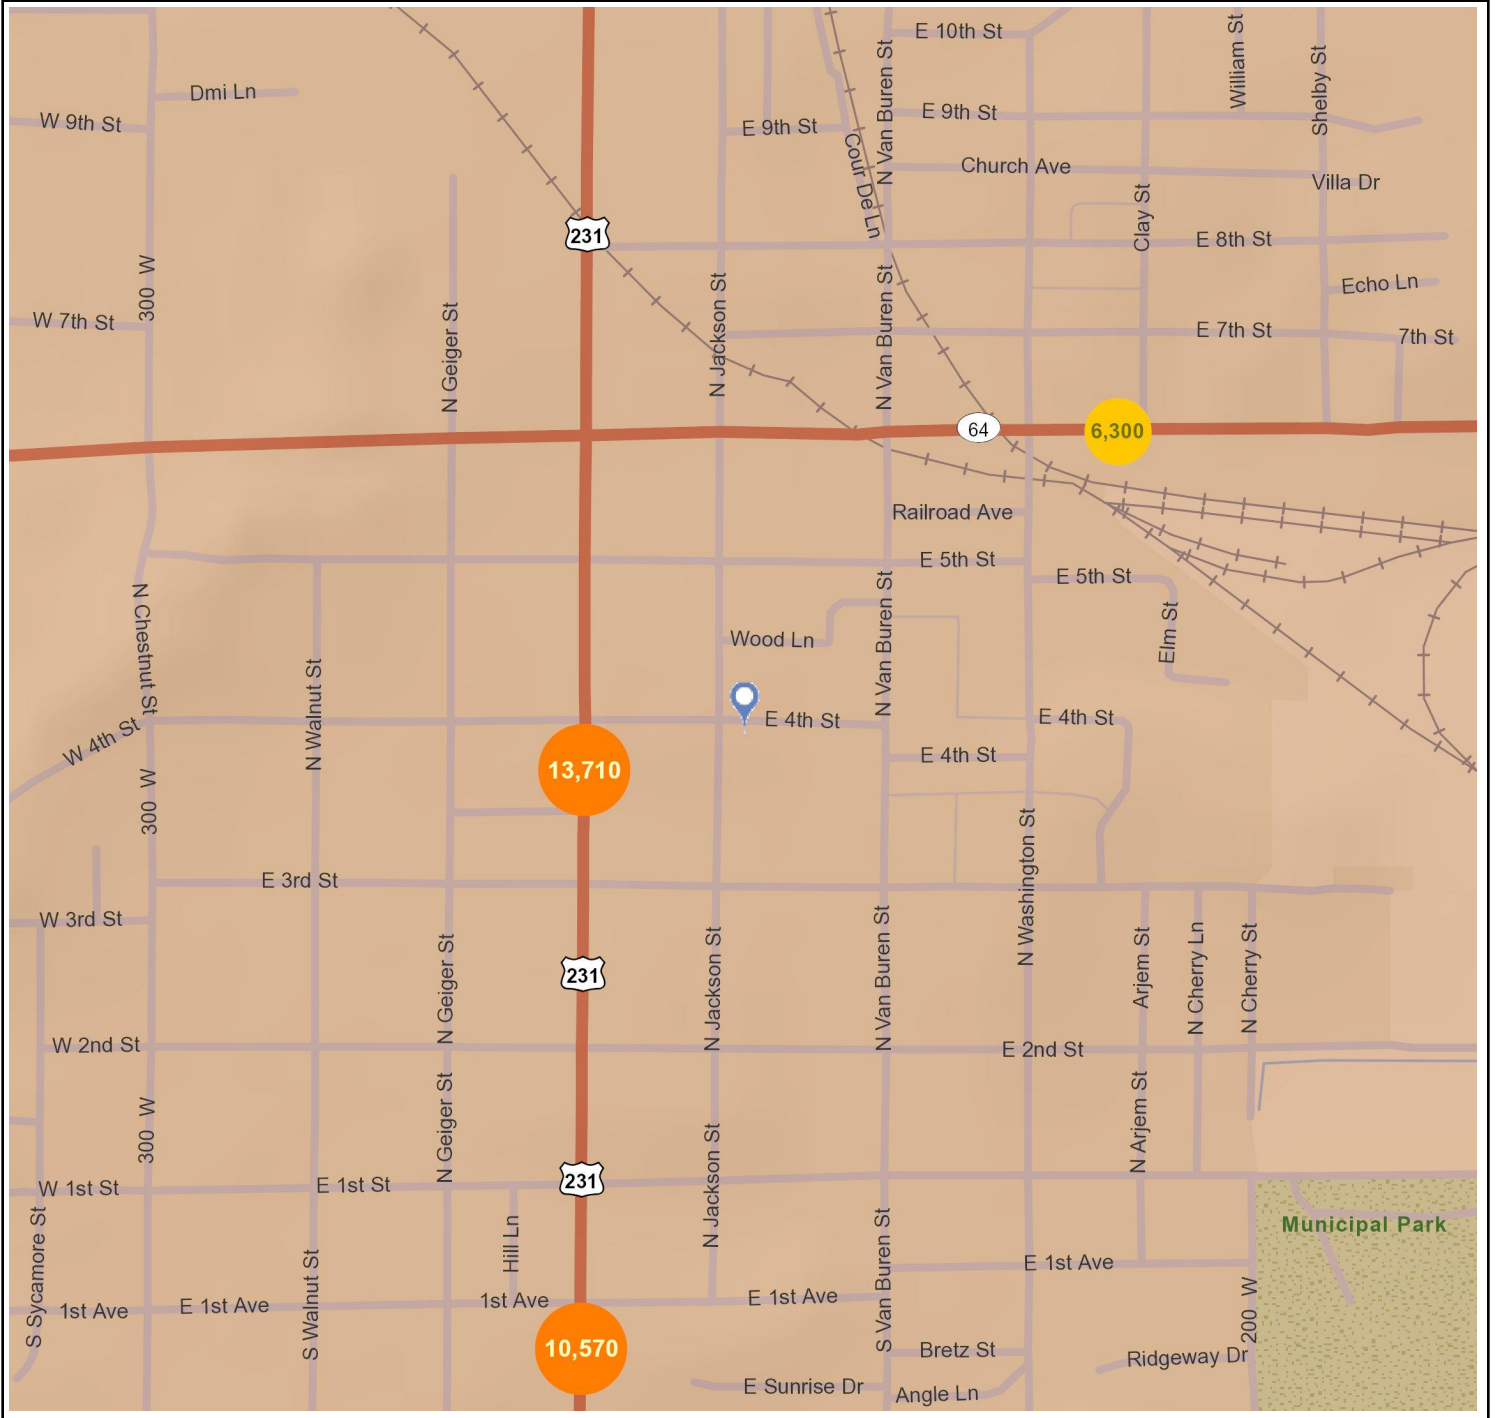

Huntingburg Town Hall
 508 E 4th St
 Huntingburg, IN 47542-1319

Latitude: 38.29619

Longitude: -86.95348

Site Type: Drive Time

Drive Time 15, 30, 45 Minutes

- Average Daily Traffic Volume**
- ▲ Up to 6,000 vehicles per day
 - ▲ 6,001 - 15,000
 - ▲ 15,001 - 30,000
 - ▲ 30,001 - 50,000
 - ▲ 50,001 - 100,000
 - ▲ More than 100,000 per day